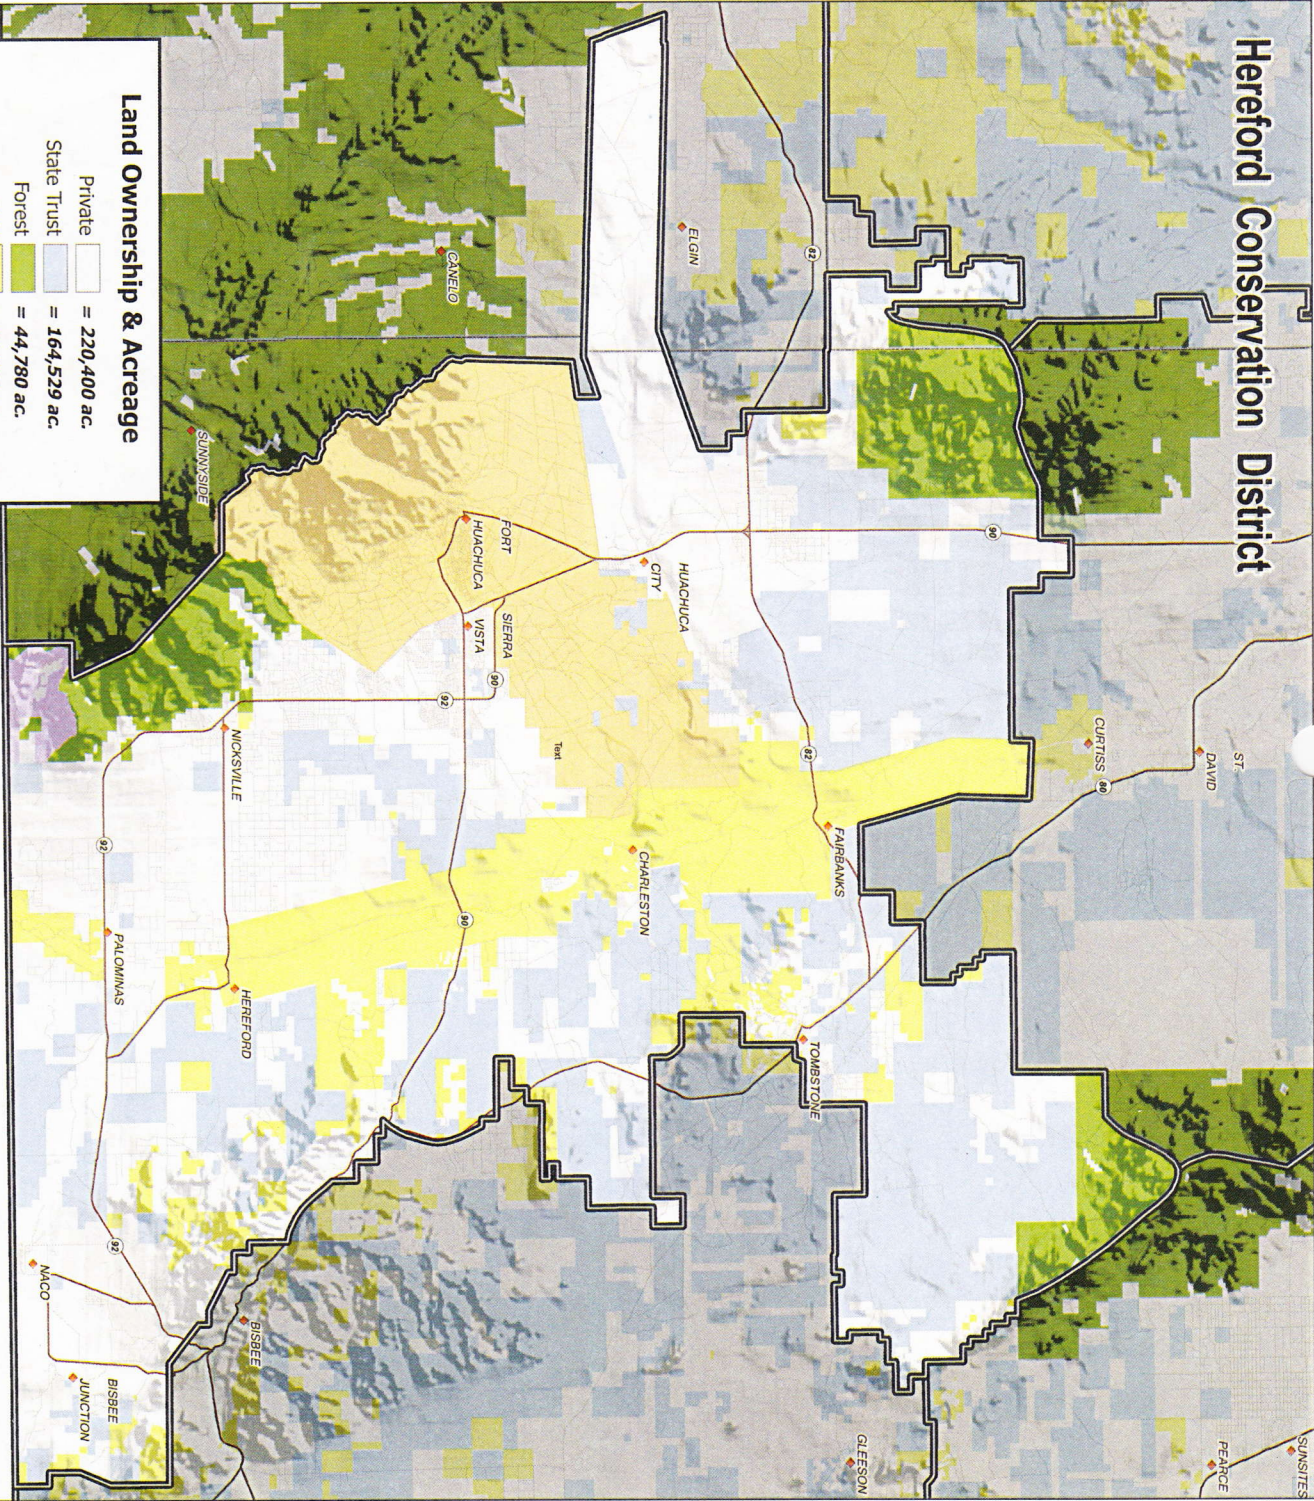

# Hereford Conservation District

**Land Ownership & Acreage**

Private	= 220,400 ac.
State Trust	= 164,529 ac.
Forest	= 44,780 ac.
BLM	= 81,533 ac.
Natl. Parks	= 4,004 ac.
Military	= 79,433 ac.
Local/State Parks	= 83 ac.